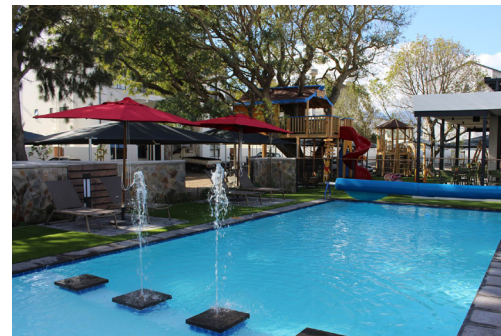

the **jade**
paardevlei

THE JADE PAARDEVLEI 2-BEDROOM APARTMENTS

EXPERIENCE "CAMPUS LIFE!"

Here are a few reasons why you cannot miss out on this opportunity:

- only 9km from The Aleit Academy campus
- Be a part of a community of 29 Aleit students
- Join in on lift club opportunities
- Free access to The Jade Gym and Lifestyle Centre Facilities
- Free monthly access to wifi

Please note: images are not an accurate representation of interior furniture

24 HOUR SECURITY

FREE WIFI

FRIENDS NEXT DOOR

THE JADE APARTMENTS is located in the exclusive Paardevlei Precinct, Somerset West. The Jade offers a secure lifestyle situated down the road from the beach and directly opposite the Sanctuary centre and Somerset Mall.

Exclusive Facilities:

- 24 hour security
- Lifestyle Centre with FREE WIFI
- Swimming pool
- Flame and Fire Restaurant
- Training Science Gym with Trainer (Discovery Vitality & Momentum Multiply Approved)
- Games & Cinema room
- Concierge Services
- Communal Braai area